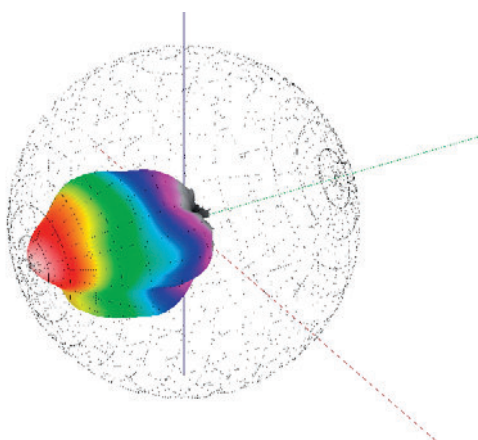

### X-Top active

Model	Top XT-33 active	Top XT-4 active	Top XT-5 active
Power Rating	2x 1.000 W / 8 ohms	2x 1.000 W / 8 ohms	2x 1.000 W / 8 ohms
Components	12"/1" CD fully neodymium	12"/1,4" CD fully neodymium	15"/1,4" CD fully neodymium
Principle	2 way, vented	2 way, vented	2 way, vented
SPL max.	130 dB	131 dB	132 dB
Frequency response	55 Hz – 20 kHz	55 Hz – 20 kHz	45 Hz – 20 kHz
Dispersion H x V (-6 dB)	90° x 60°	80° x 50°	80° x 50°
Dimensions (W x H x D)	38 x 59 x 39 cm	38 x 59 x 39 cm	46 x 70 x 48 cm
Weight	19 kg	21 kg	27 kg
Colour	black, textured paint	black, textured paint	black, textured paint
Protective grille	metal grille with acoustic foam	metal grille with acoustic foam	metal grille with acoustic foam
Handles	2 edge handles	2 edge handles	1 deep-set handle, 2 edge handles
Monitor angle	55°	55°	45°
Speaker stand pole	integral, ø 36 mm	integral, ø 36 mm	integral, ø 36 mm
Ring stud for safety	integral	integral	integral
2x M8 mounting devices	for U-bracket VXT-3	for U-bracket VXT-3	for U-bracket VXT-5
<b>Connectors</b>			
Inputs	2x XLR/jacks, multifunctional input jacks	2x XLR/jacks, multifunctional input jacks	2x XLR/jacks, multifunctional input jacks
Outputs	2x XLR link jacks	2x XLR link jacks	2x XLR link jacks
	1x NL4 Neutrik Speakon 8Ω for external LS	1x NL4 Neutrik Speakon 8Ω for external LS	1x NL4 Neutrik Speakon 8Ω for external LS
	2x Powercon mains jacks in and link	2x Powercon mains jacks in and link	2x Powercon mains jacks in and link
	2x Network jacks RS-485 in and link	2x Network jacks RS-485 in and link	2x Network jacks RS-485 in and link